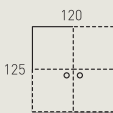

PB 42
100x60x75h

PB 43, 44, 45
120/140/160x70x75h

PB 46, 47
120/140x70x75h

PB 48
160x70x75h

PB 49, 50
140x180x70x75h

PB 51, 53
140/160x110x75h

PB 52, 54
140/160x110x75h

PB 55
160x110x75h

PB 56
160x110x75h

PB 57
110x45x70h

Stelaż / Desk frame

Stelaż metalowy do PB40, PB43 do PB56
Desk frame for PB40, PB43 through PB56

Callcenter

szerokość / głębokość / wysokość [cm] width / depth / height [cm]

80/100/120/140x120x125h

Dostawki i kontenery / Desk extensions and pedestals

szerokość / głębokość / wysokość [cm] width / depth / height [cm]

PB 61
70x60x2,5h

PB 62
70x70x2,5h

PB 63
A=70x2,5h

PB 64
A=70x2,5h

PB 65
110x110x2,5h

PB 66
110x110x2,5h

PB 67
ø110x70x2,5h

PB 68
A=70x2,5h

PB 69
70x35x2,5h

PB 70
140x70x2,5h

dostawka montowana pod blatem
assembled under the desktop

PB 71
ø110x55/55x2,5h