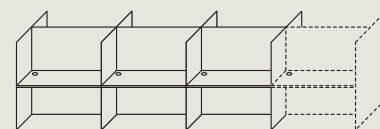

PB 42
100x60x75h

PB 43, 44, 45
120/140/160x70x75h

PB 46, 47
120/140x70x75h

PB 48
160x70x75h

PB 49, 50
140x180x70x75h

PB 51, 53
140/160x110x75h

PB 52, 54
140/160x110x75h

PB 55
160x110x75h

PB 56
160x110x75h

PB 57
110x45x70h

Stelaż / Desk frame

Stelaż metalowy do PB40, PB43 do PB56
Desk frame for PB40, PB43 through PB56

Callcenter

szerokość / głębokość / wysokość [cm] width / depth / height [cm]

80/100/120/140x120x125h

Dostawki i kontenery / Desk extensions and pedestals

szerokość / głębokość / wysokość [cm] width / depth / height [cm]

PB 61
70x60x2,5h

PB 62
70x70x2,5h

PB 63
A=70x2,5h

PB 64
A=70x2,5h

PB 65
110x110x2,5h

PB 66
110x110x2,5h

PB 67
ø110x70x2,5h

PB 68
A=70x2,5h

PB 69
70x35x2,5h

PB 70
140x70x2,5h

dostawka montowana pod blatem
assembled under the desktop

PB 71
ø110x55/55x2,5h